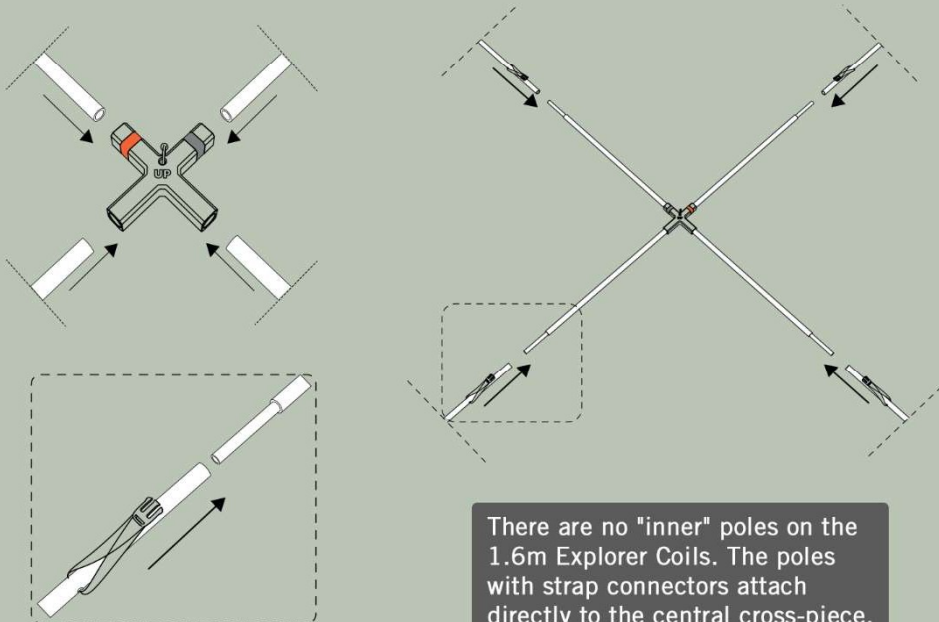

# ABEM GroundTEM Explorer Coils 3x3m

Highlight boxes relate to the assembly of 1.6 x 1.6 m Explorer Coils

## Step 1