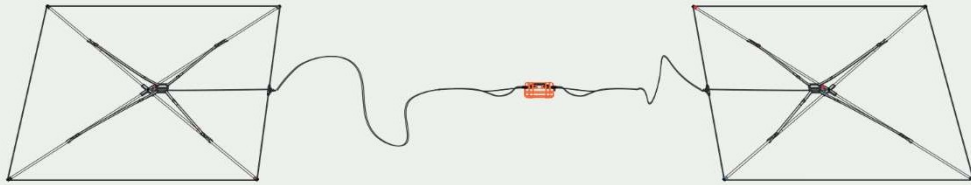

# ABEM GroundTEM Explorer Coils 3x3m

Highlight boxes relate to the assembly of 1.6 x 1.6 m Explorer Coils