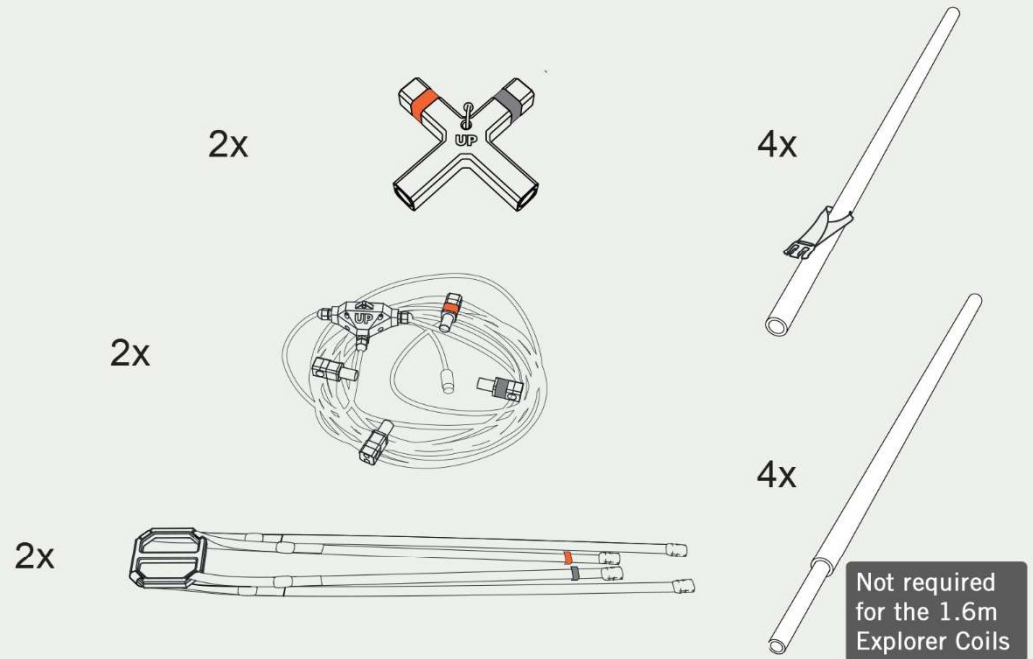

# ABEM GroundTEM Explorer Coils 3x3m

Highlight boxes relate to the assembly of 1.6 x 1.6 m Explorer Coils

## Step 1