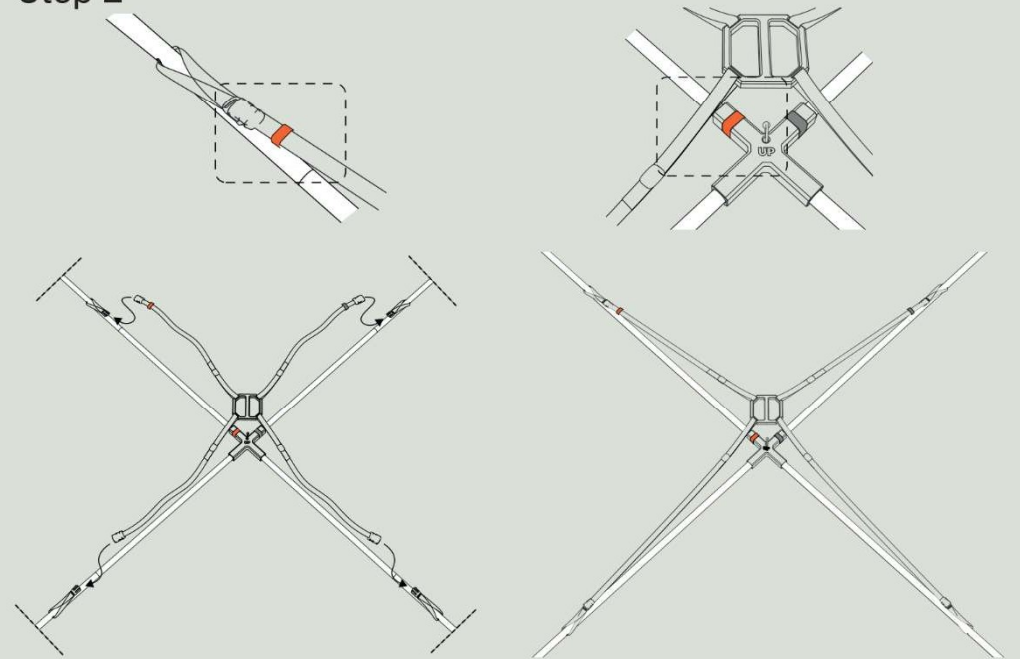

ABEM GroundTEM Explorer Coils 3x3m

Highlight boxes relate to the assembly of 1.6 x 1.6 m Explorer Coils

Step 1

Step 2